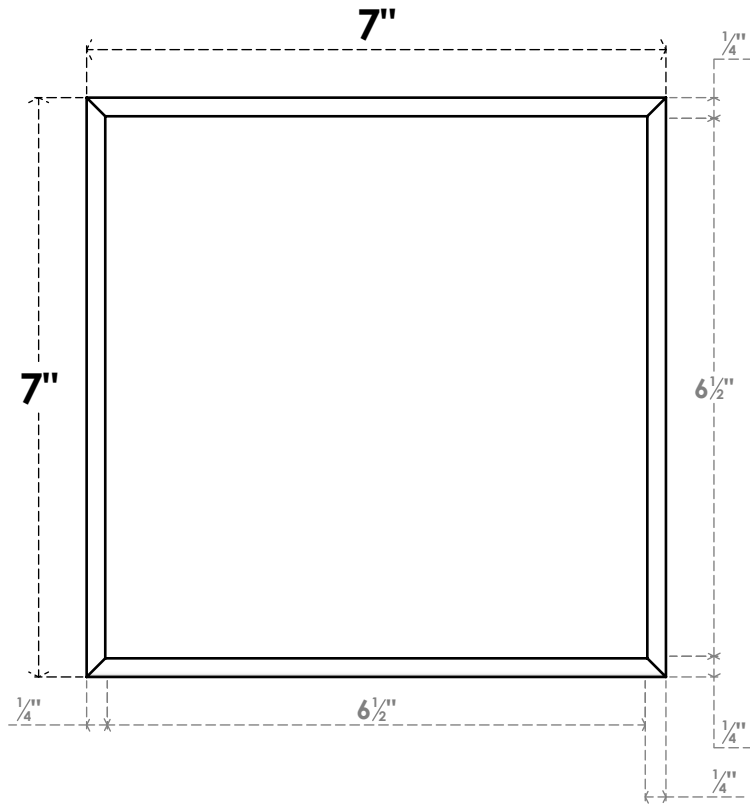

ROSP070X070X075SDG05

7"W X 7"H X 3/4"P STANDARD SEDGWICK ROSETTE WITH ROUNDED EDGE,
ARCHITECTURAL GRADE PVC

FRONT

SIDE

EKENA MILLWORK
2300 WEST MAIN ST.
CLARKSVILLE, TX 75426
TOLL FREE: 866-607-0453
WWW.EKENAMILLWORK.COM