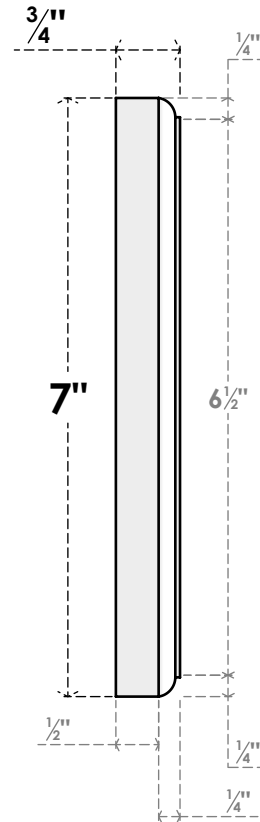

ROSP070X070X075SDG05

7"W X 7"H X 3/4"P STANDARD SEDGWICK ROSETTE WITH ROUNDED EDGE,
ARCHITECTURAL GRADE PVC

FRONT

SIDE

EKENA MILLWORK
2300 WEST MAIN ST.
CLARKSVILLE, TX 75426
TOLL FREE: 866-607-0453
WWW.EKENAMILLWORK.COM

NOTES

1. INSTALLATION TO BE COMPLETED IN ACCORDANCE WITH MANUFACTURER'S SPECIFICATIONS.
2. DRAWING MAY NOT BE TO SCALE
3. THIS DRAWING IS INTENDED FOR DESIGN AND PLANNING PURPOSES ONLY.
4. ALL INFORMATION CONTAINED HEREIN WAS CURRENT AT THE TIME OF DEVELOPMENT BUT MUST BE REVIEWED AND APPROVED BY THE PRODUCT MANUFACTURER TO BE CONSIDERED ACCURATE.
5. ARCHITECTURAL GRADE PVC PRODUCTS ARE MADE FROM EXPANDED CELLULAR PVC AND COME NATURALLY WHITE BUT MAY BE PAINTED